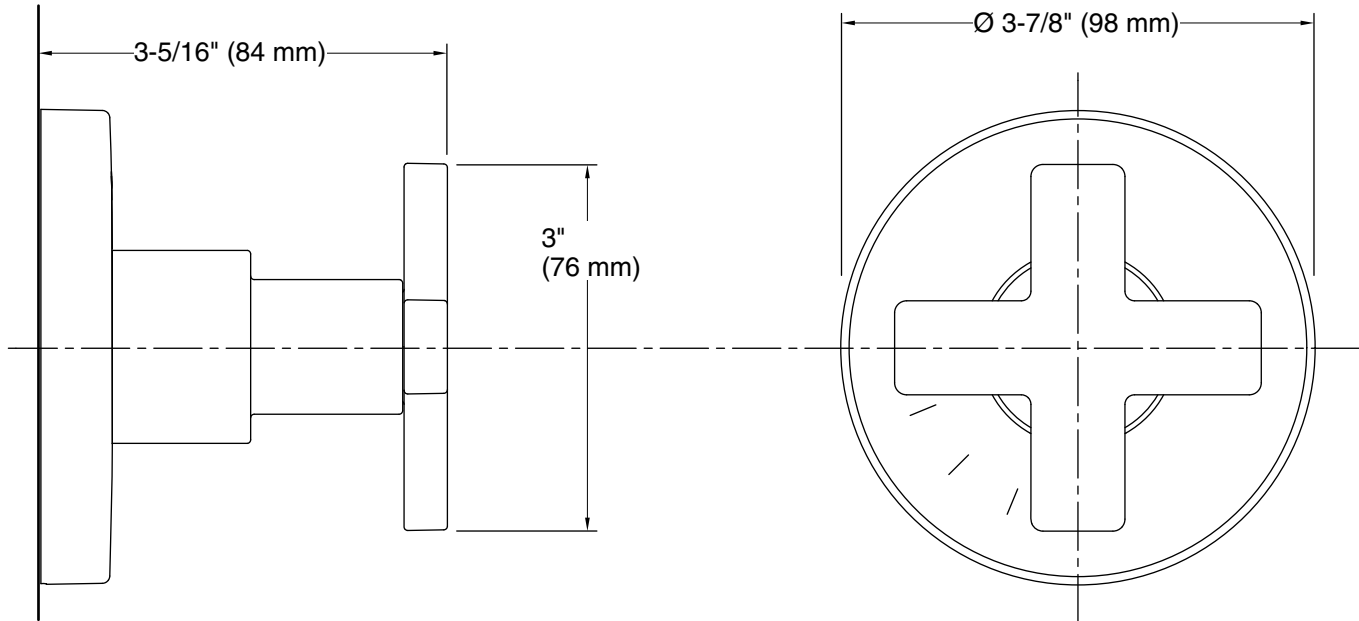

### Technical Information

All product dimensions are nominal.

Valve body: Cast brass